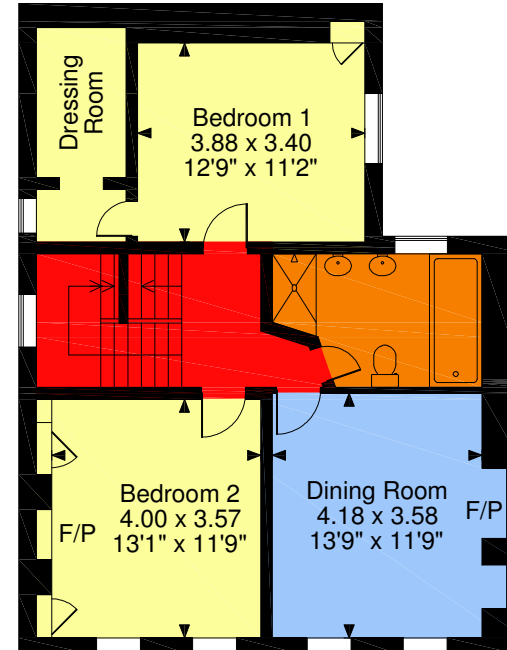

Wesley House, Castlegate, Scarborough

Approximate Gross Internal Area

Main House = 2622 Sq Ft/244 Sq M

Garage = 272 Sq Ft/25 Sq M

Outbuilding = 322 Sq Ft/30 Sq M

Cellar

Ground Floor

First Floor

Second Floor

FOR ILLUSTRATIVE PURPOSES ONLY - NOT TO SCALE

The position & size of doors, windows, appliances and other features are approximate only.

© ehouse. Unauthorised reproduction prohibited. Drawing ref. dig/8417577/SAK