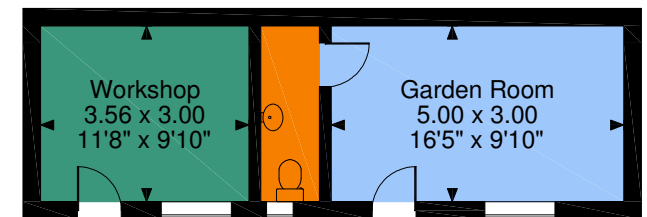

Wesley House, Castlegate, Scarborough

Approximate Gross Internal Area

Main House = 2622 Sq Ft/244 Sq M

Garage = 272 Sq Ft/25 Sq M

Outbuilding = 322 Sq Ft/30 Sq M

Cellar

Ground Floor

First Floor

Second Floor

FOR ILLUSTRATIVE PURPOSES ONLY - NOT TO SCALE

The position & size of doors, windows, appliances and other features are approximate only.

© ehouse. Unauthorised reproduction prohibited. Drawing ref. dig/8417577/SAK