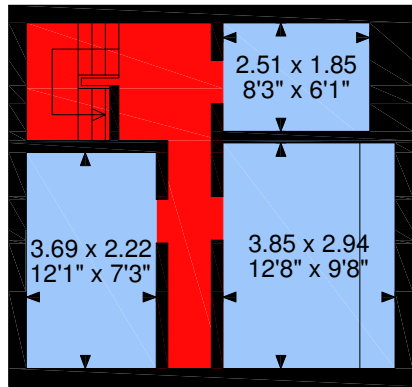

Wesley House, Castlegate, Scarborough

Approximate Gross Internal Area

Main House = 2622 Sq Ft/244 Sq M

Garage = 272 Sq Ft/25 Sq M

Outbuilding = 322 Sq Ft/30 Sq M

Cellar

Ground Floor

First Floor

Second Floor

FOR ILLUSTRATIVE PURPOSES ONLY - NOT TO SCALE

The position & size of doors, windows, appliances and other features are approximate only.

© ehouse. Unauthorised reproduction prohibited. Drawing ref. dig/8417577/SAK