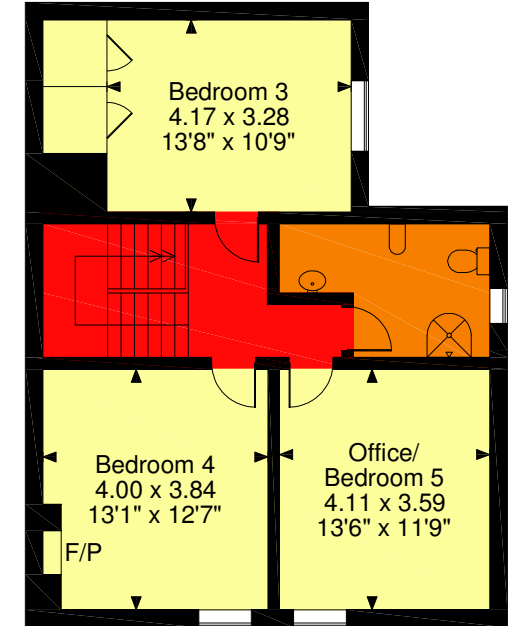

Wesley House, Castlegate, Scarborough

Approximate Gross Internal Area

Main House = 2622 Sq Ft/244 Sq M

Garage = 272 Sq Ft/25 Sq M

Outbuilding = 322 Sq Ft/30 Sq M

Cellar

Ground Floor

First Floor

Second Floor

FOR ILLUSTRATIVE PURPOSES ONLY - NOT TO SCALE

The position & size of doors, windows, appliances and other features are approximate only.

© ehouse. Unauthorised reproduction prohibited. Drawing ref. dig/8417577/SAK