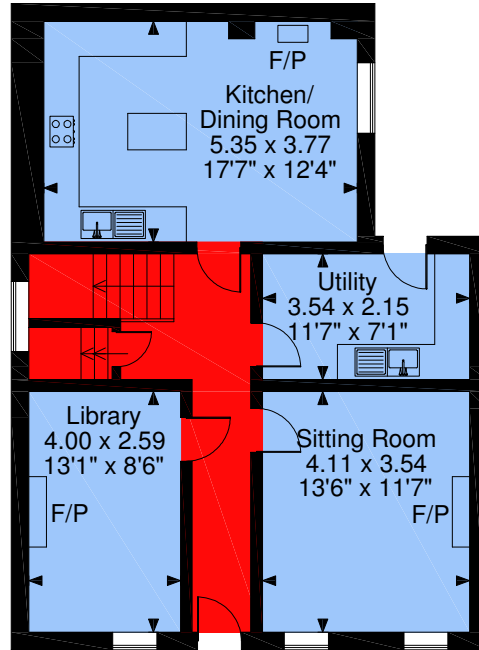

Wesley House, Castlegate, Scarborough

Approximate Gross Internal Area

Main House = 2622 Sq Ft/244 Sq M

Garage = 272 Sq Ft/25 Sq M

Outbuilding = 322 Sq Ft/30 Sq M

Cellar

Ground Floor

First Floor

Second Floor

FOR ILLUSTRATIVE PURPOSES ONLY - NOT TO SCALE

The position & size of doors, windows, appliances and other features are approximate only.

© ehouse. Unauthorised reproduction prohibited. Drawing ref. dig/8417577/SAK