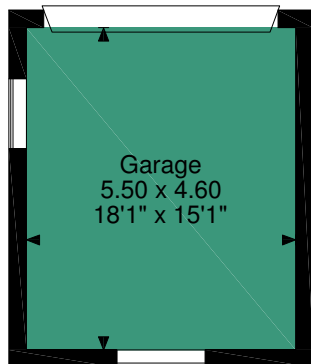

Wesley House, Castlegate, Scarborough

Approximate Gross Internal Area

Main House = 2622 Sq Ft/244 Sq M

Garage = 272 Sq Ft/25 Sq M

Outbuilding = 322 Sq Ft/30 Sq M

Cellar

Ground Floor

First Floor

Second Floor

FOR ILLUSTRATIVE PURPOSES ONLY - NOT TO SCALE

The position & size of doors, windows, appliances and other features are approximate only.

© ehouse. Unauthorised reproduction prohibited. Drawing ref. dig/8417577/SAK