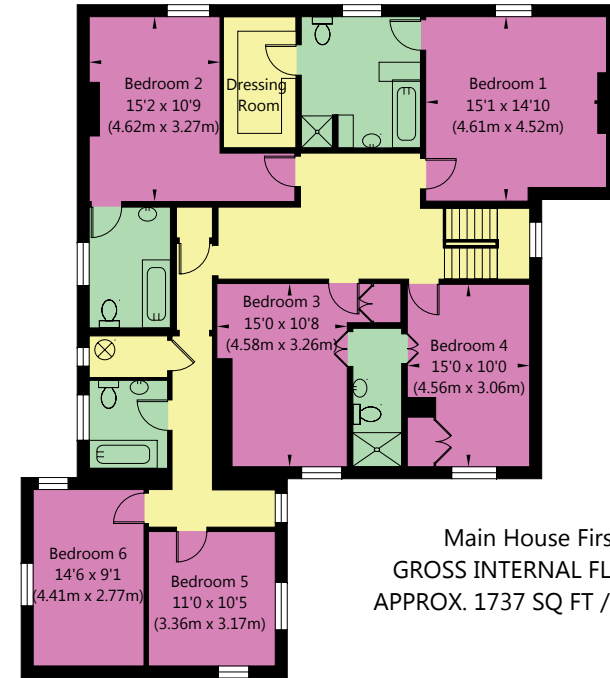

Hesketh Hall, Boltby, Thirsk, YO7 2HU

Main House Ground Floor
GROSS INTERNAL FLOOR AREA
APPROX. 2438 SQ FT / 226.49 SQ M

Main House First Floor
GROSS INTERNAL FLOOR AREA
APPROX. 1737 SQ FT / 161.39 SQ M

NOT TO SCALE - FOR ILLUSTRATIVE PURPOSES ONLY

APPROXIMATE GROSS INTERNAL FLOOR AREA

Main House - 4175 SQ FT / 387.88 SQ M

Cottage - 1004 SQ FT / 93.33 SQ M

Flat - 685 SQ FT / 63.59 SQ M

Total Including Outbuildings - 7444 SQ FT / 691.5 SQ M