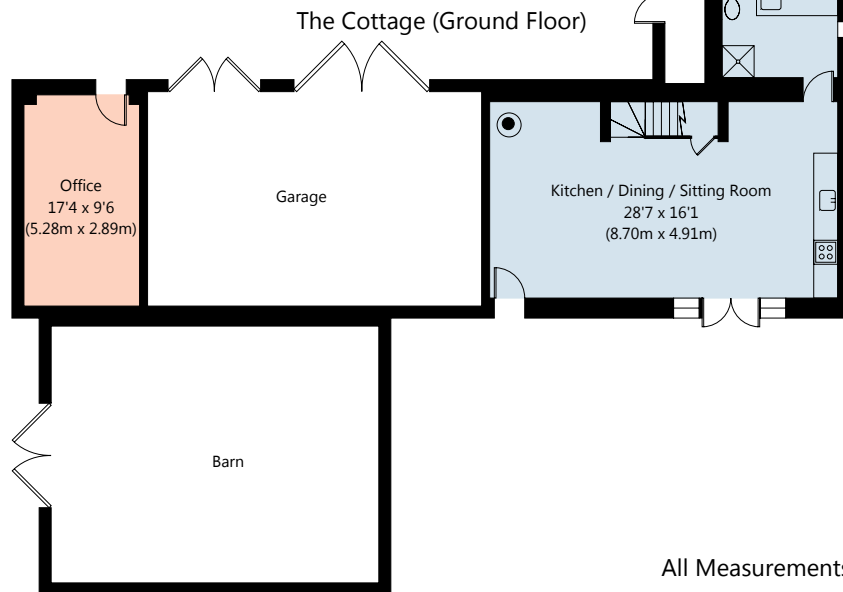

Hesketh Hall, Boltby, Thirsk, YO7 2HU

Main House Ground Floor
GROSS INTERNAL FLOOR AREA
APPROX. 2438 SQ FT / 226.49 SQ M

Main House First Floor
GROSS INTERNAL FLOOR AREA
APPROX. 1737 SQ FT / 161.39 SQ M

NOT TO SCALE - FOR ILLUSTRATIVE PURPOSES ONLY

APPROXIMATE GROSS INTERNAL FLOOR AREA

Main House - 4175 SQ FT / 387.88 SQ M

Cottage - 1004 SQ FT / 93.33 SQ M

Flat - 685 SQ FT / 63.59 SQ M

Total Including Outbuildings - 7444 SQ FT / 691.5 SQ M