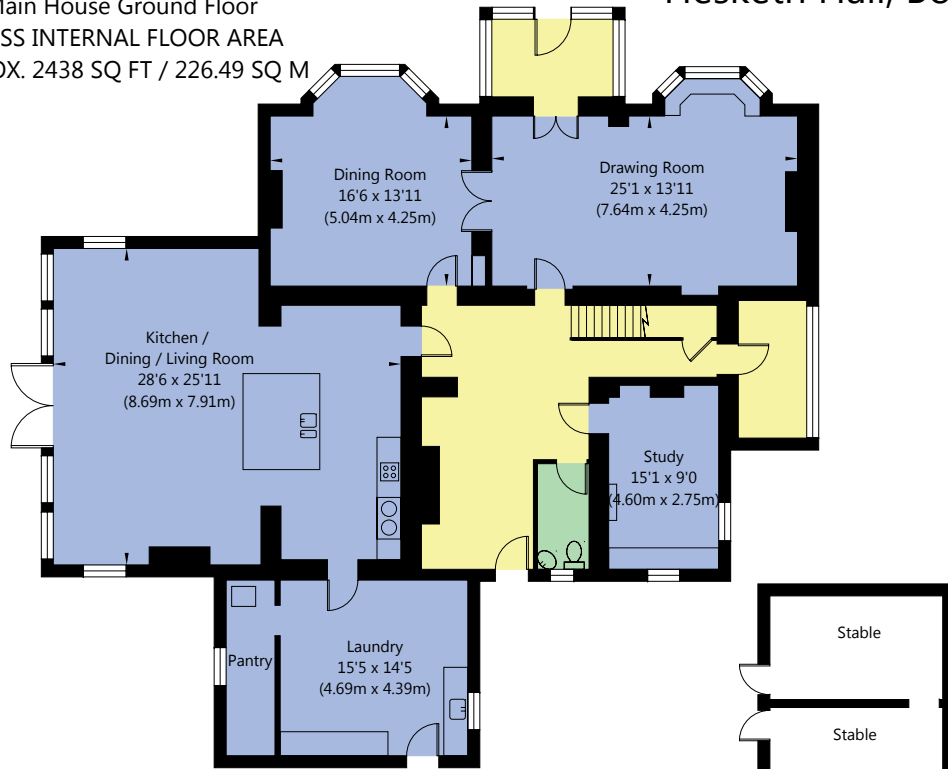

Hesketh Hall, Boltby, Thirsk, YO7 2HU

Main House Ground Floor
GROSS INTERNAL FLOOR AREA
APPROX. 2438 SQ FT / 226.49 SQ M

Main House First Floor
GROSS INTERNAL FLOOR AREA
APPROX. 1737 SQ FT / 161.39 SQ M

NOT TO SCALE - FOR ILLUSTRATIVE PURPOSES ONLY

APPROXIMATE GROSS INTERNAL FLOOR AREA

Main House - 4175 SQ FT / 387.88 SQ M

Cottage - 1004 SQ FT / 93.33 SQ M

Flat - 685 SQ FT / 63.59 SQ M

Total Including Outbuildings - 7444 SQ FT / 691.5 SQ M