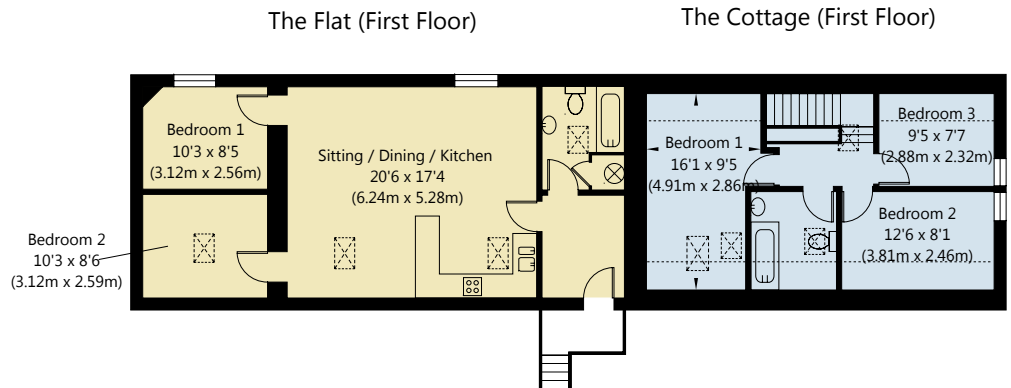

Hesketh Hall, Boltby, Thirsk, YO7 2HU

Main House Ground Floor
GROSS INTERNAL FLOOR AREA
APPROX. 2438 SQ FT / 226.49 SQ M

Main House First Floor
GROSS INTERNAL FLOOR AREA
APPROX. 1737 SQ FT / 161.39 SQ M

NOT TO SCALE - FOR ILLUSTRATIVE PURPOSES ONLY

APPROXIMATE GROSS INTERNAL FLOOR AREA

Main House - 4175 SQ FT / 387.88 SQ M

Cottage - 1004 SQ FT / 93.33 SQ M

Flat - 685 SQ FT / 63.59 SQ M

Total Including Outbuildings - 7444 SQ FT / 691.5 SQ M