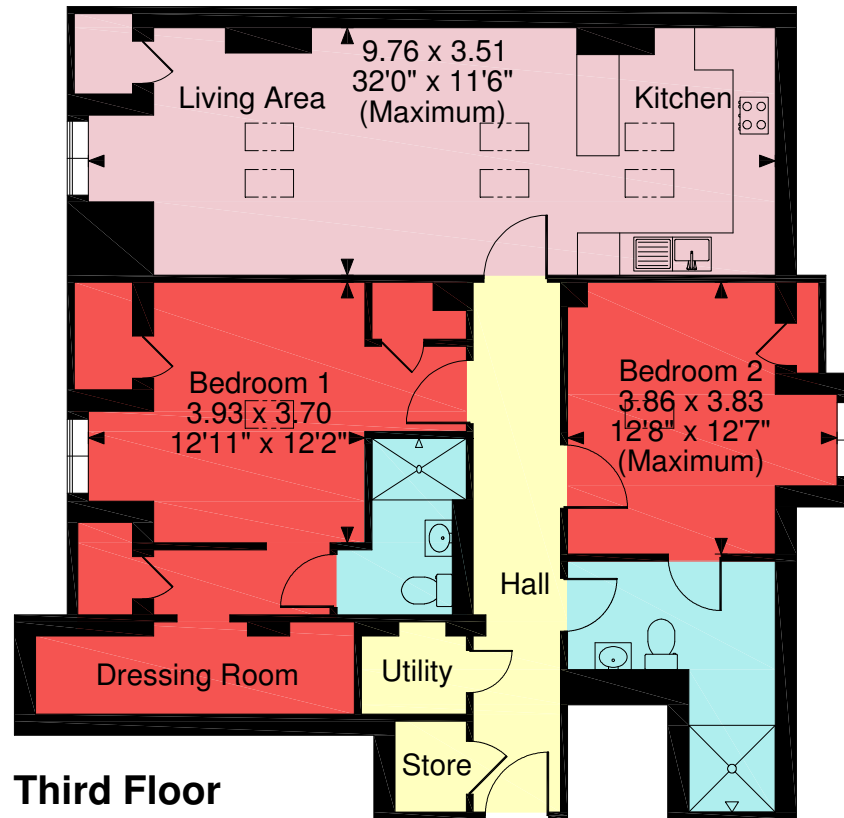

Bootham House
Approximate Gross Internal Area
1020 Sq Ft/95 Sq M

Third Floor
Apartment 12

FOR ILLUSTRATIVE PURPOSES ONLY - NOT TO SCALE

The position & size of doors, windows, appliances and other features are approximate only.

© ehouse. Unauthorised reproduction prohibited. Drawing ref. dig/8404637/SS