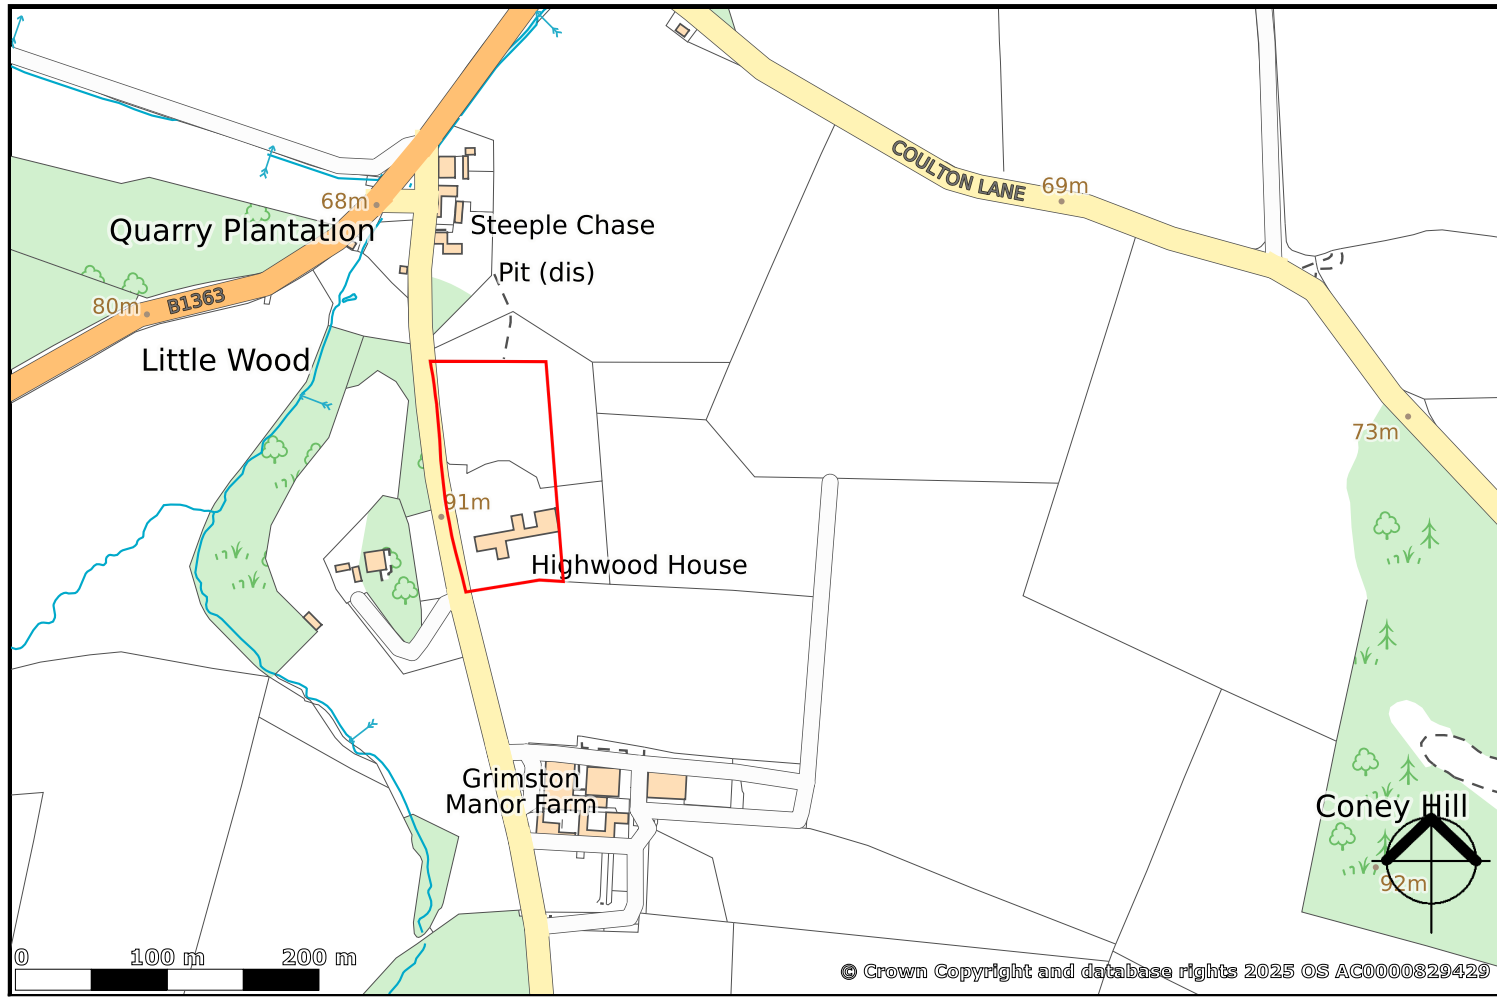

Highwood House, Moor Lane, Gilling East, York, YO62 4HR

created on **edozo**

Plotted Scale - 1:5,000