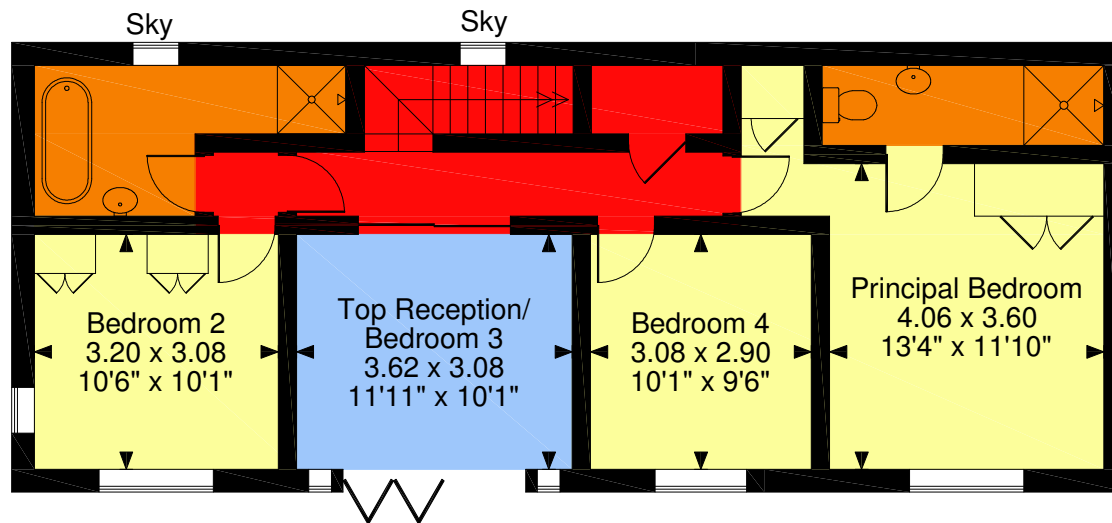

The Dovecote, Flawith, York
Approximate Gross Internal Area
1582 Sq Ft/147 Sq M

Ground Floor

First Floor

FOR ILLUSTRATIVE PURPOSES ONLY - NOT TO SCALE

The position & size of doors, windows, appliances and other features are approximate only.