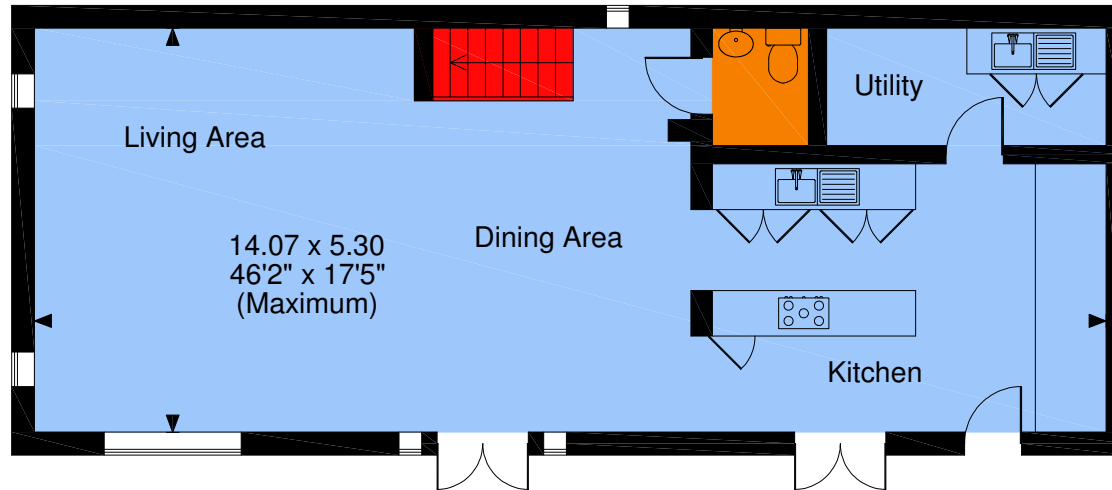

The Dovecote, Flawith, York
Approximate Gross Internal Area
1582 Sq Ft/147 Sq M

Ground Floor

First Floor

FOR ILLUSTRATIVE PURPOSES ONLY - NOT TO SCALE

The position & size of doors, windows, appliances and other features are approximate only.